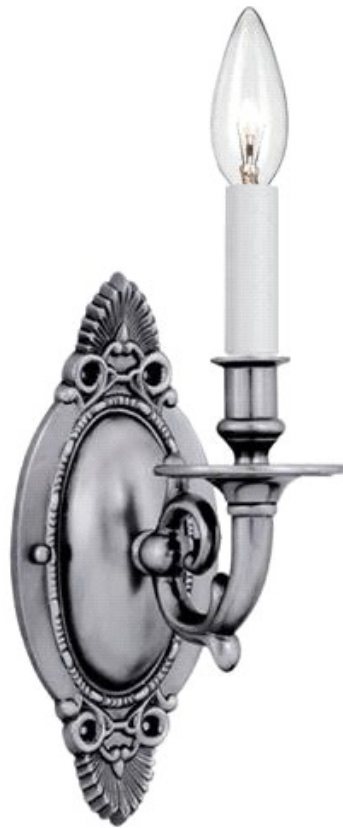

# CRYSTORAMA

FINE DECORATIVE LIGHTING

---

## CAST BRASS WALL MOUNT COLLECTION

621-PW

**Product Name:** Crystorama Arlington 1 Light Pewter Sconce I

**Dimensions:** w4.5 x h12 x d6 (in)

**Total Number Lights:** 1

**External Lights:** 1

**Total Wattage:** 60

**Bulb Type:** Candelabra

**Material:** Brass

**Finish:** Pewter

**Item Weight:** 3

**Package Weight:** 9