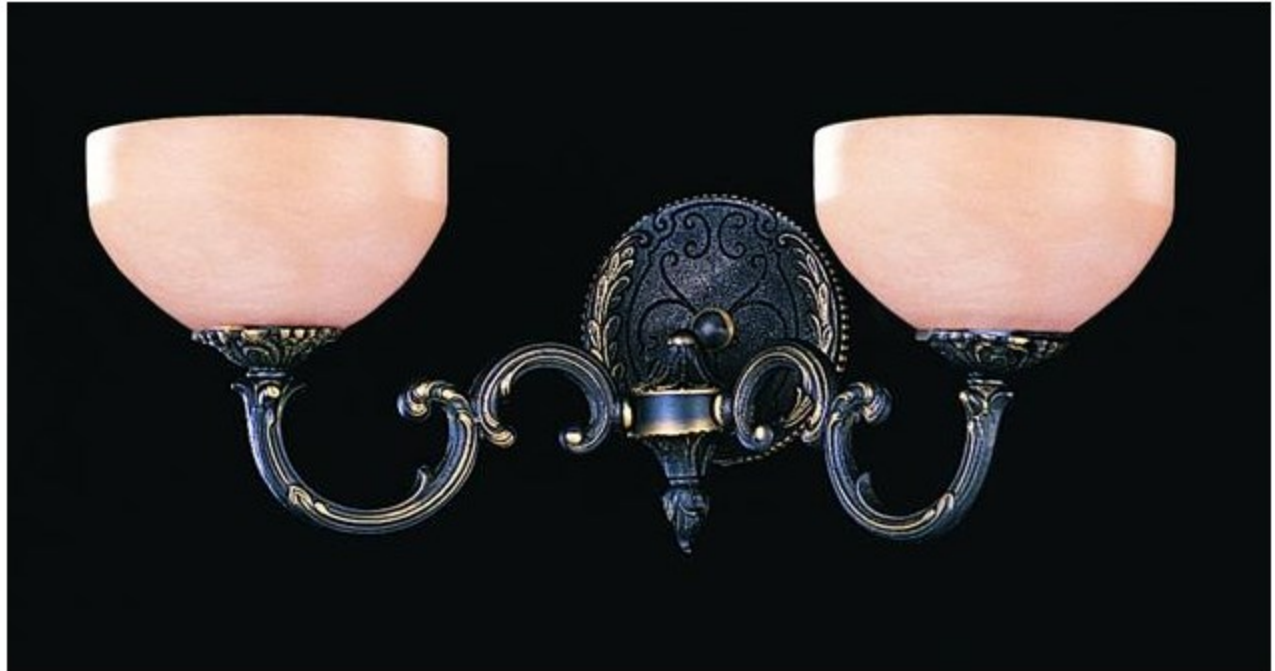

# CRYSTORAMA

FINE DECORATIVE LIGHTING

---

## HOT DEAL COLLECTION

862-BZ

**Product Name:** Crystorama Natural Alabaster 2 Light

Bronze Sconce I

**Dimensions:** w16 x h11 x d8 (in)

**Total Number Lights:** 2

**External Lights:** 2

**Total Wattage:** 120

**Bulb Type:** Candelabra

**Material:** Cast Brass

**Finish:** Bronze

**Item Weight:** 15

**Package Weight:** 20