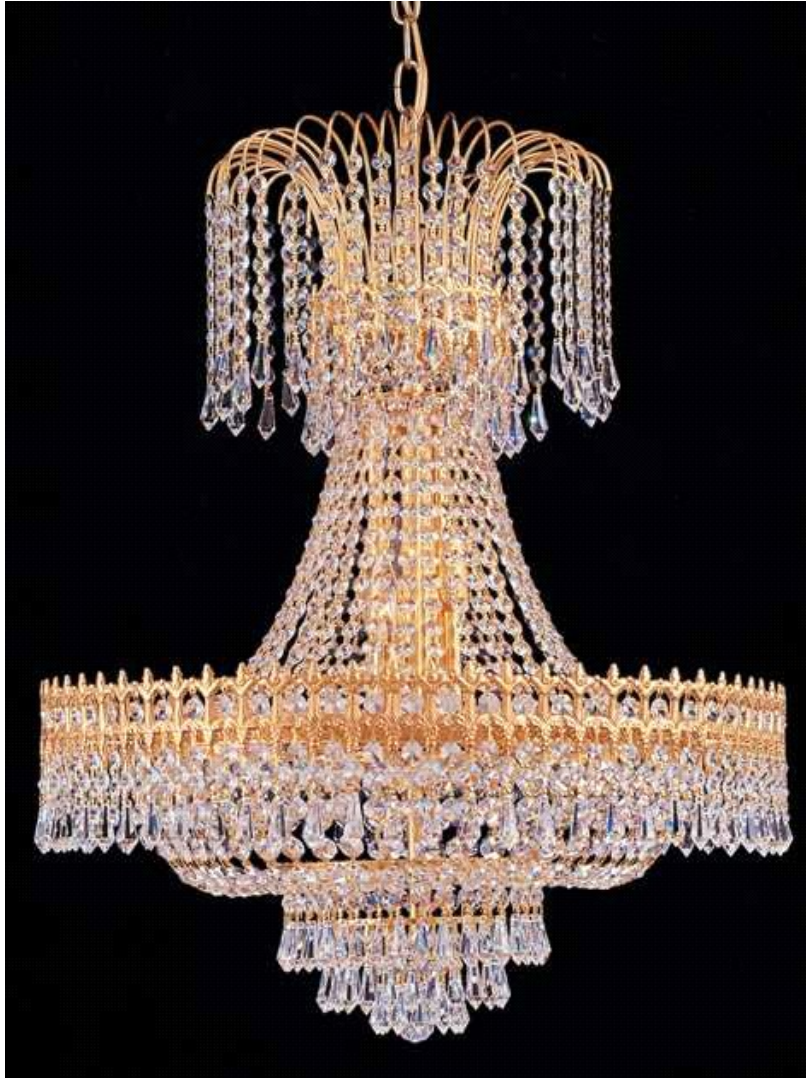

CRYSTORAMA

FINE DECORATIVE LIGHTING

EMPIRE II COLLECTION

1471-GD-CL-MWP

Product Name: Crystorama Empire II 9 Light Gold Chandelier

Dimensions: w29 x h38 (in)

Total Number Lights: 9

External Lights: 9

Total Wattage: 540

Bulb Type: Candelabra

Material: Brass

Finish: Gold

Chain Length: 20" Rod 72"/120"

Item Weight: 60

Package Weight: 85