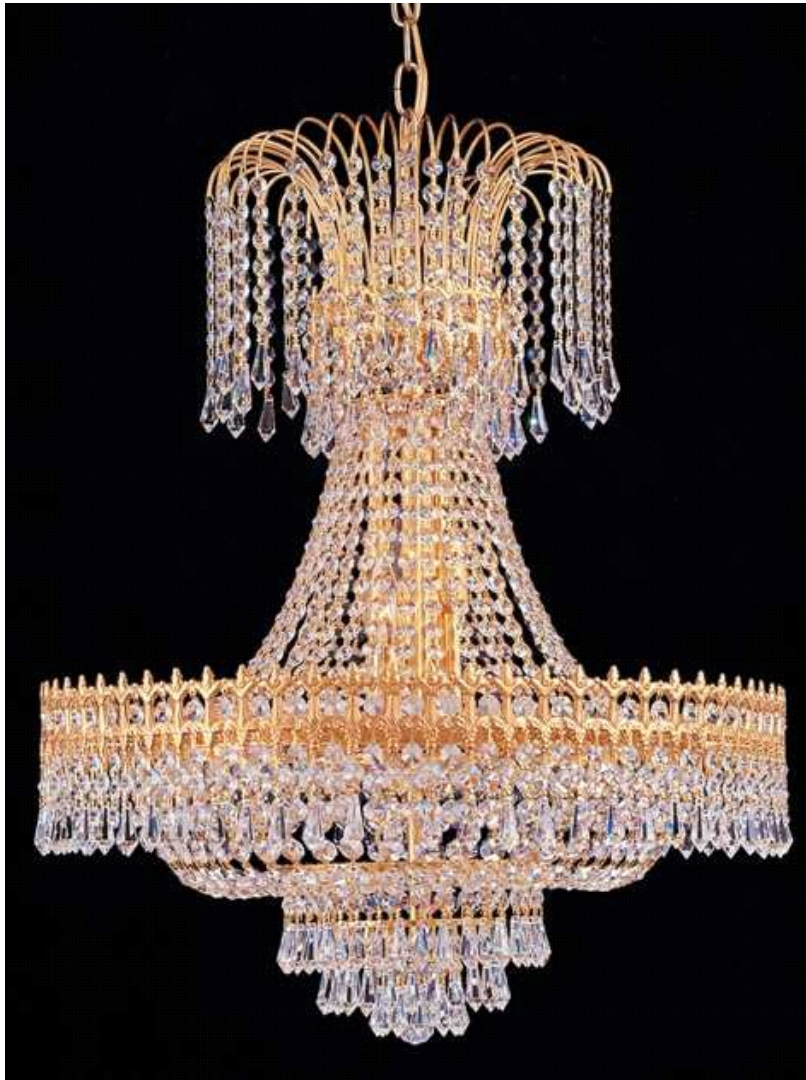

# CRYSTORAMA

FINE DECORATIVE LIGHTING

## EMPIRE II COLLECTION

1471-GD-CL-SAQ

**Product Name:** Crystorama Empire II 9 Light Spectra

Crystal Gold Chandelier II

**Dimensions:** w29 x h38 (in)

**Total Number Lights:** 9

**External Lights:** 9

**Total Wattage:** 540

**Bulb Type:** Candelabra

**Material:** Brass

**Finish:** Gold

**Item Weight:** 60

**Package Weight:** 85