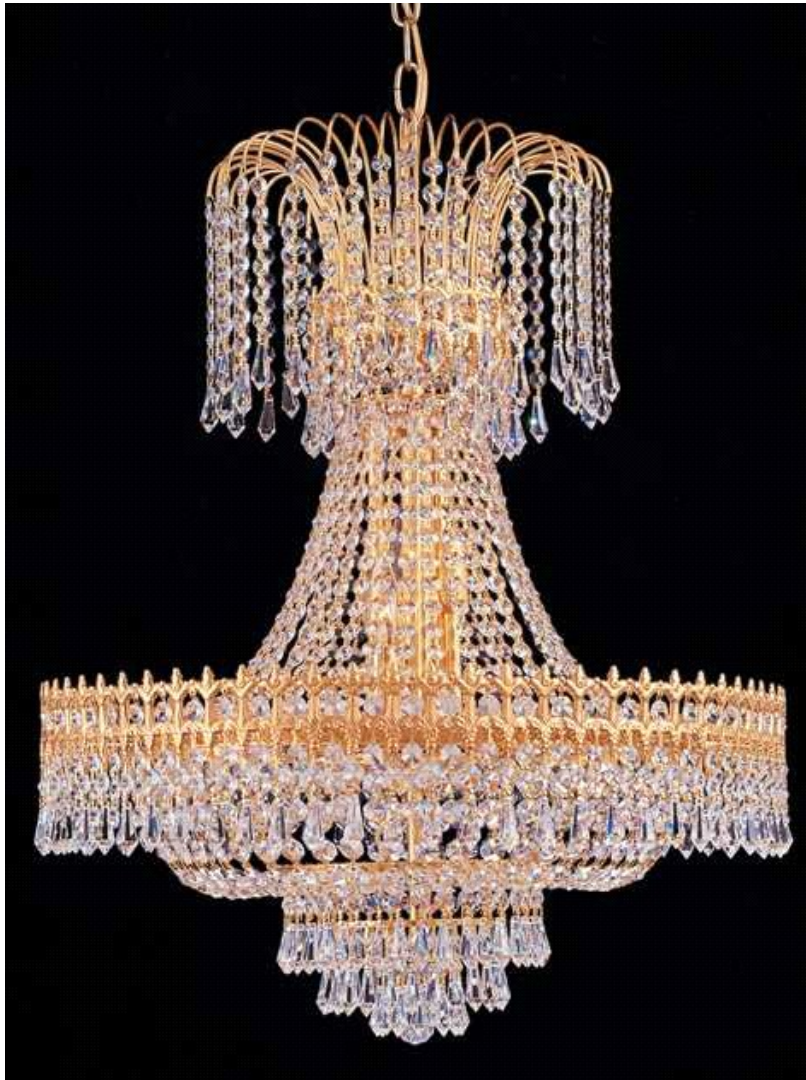

# CRYSTORAMA

FINE DECORATIVE LIGHTING

## EMPIRE II COLLECTION

1472-GD-CL-SAQ

**Product Name:** Crystorama Empire II 24 Light Spectra

Crystal Gold Chandelier I

**Dimensions:** w35 x h44 (in)

**Total Number Lights:** 15

**External Lights:** 9 + 6

**Total Wattage:** 780

**Bulb Type:** Candelabra

**Material:** Brass

**Finish:** Gold

**Item Weight:** 100

**Package Weight:** 120