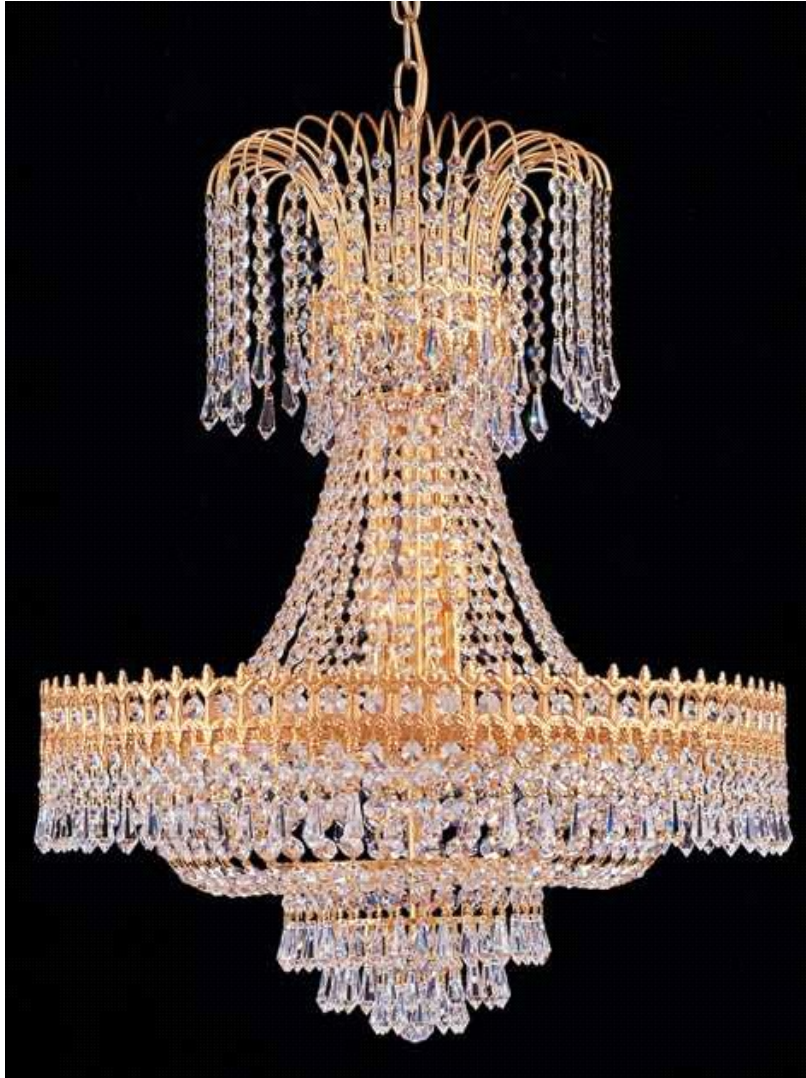

CRYSTORAMA

FINE DECORATIVE LIGHTING

EMPIRE II COLLECTION

1473-GD-CL-MWP

Product Name: Crystorama Empire II 16 Light Clear

Crystal Gold Chandelier

Dimensions: w47 x h44 (in)

Total Number Lights: 16

External Lights: 10 + 6

Total Wattage: 840

Bulb Type: Candelabra

Material: Brass

Finish: Gold

Item Weight: 110

Package Weight: 120