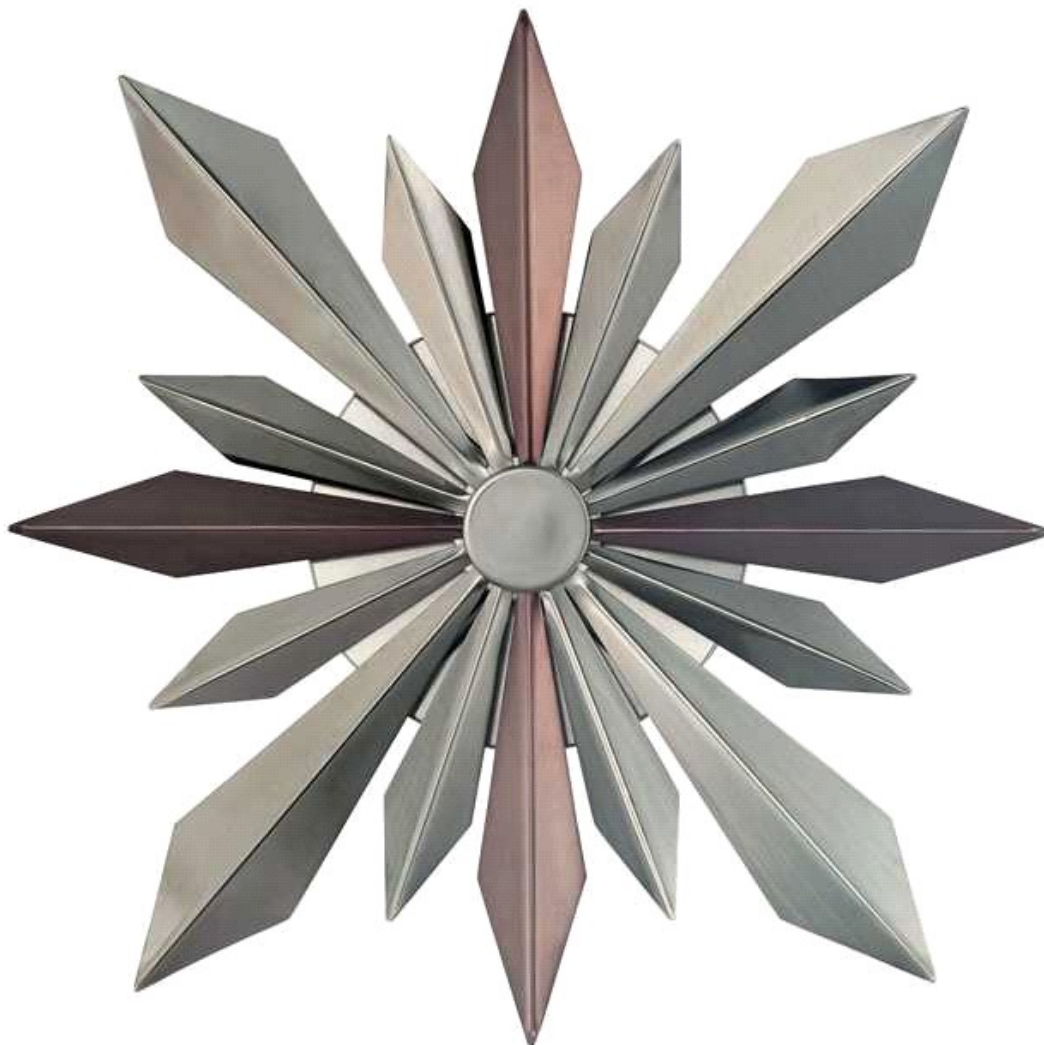

CRYSTORAMA

FINE DECORATIVE LIGHTING

GALAXY COLLECTION

1520-MC

Product Name: Crystorama Galaxy 4 Light Midnight

Chrome Wall Sconce

Dimensions: w17 x h17 x d7.25 (in)

Total Number Lights: 4

External Lights: 4

Total Wattage: 240

Bulb Type: Candelabra

Material: Steel

Finish: Midnight Chrome

Chain Length: 3.5"/6"

Item Weight: 5

Package Weight: 8