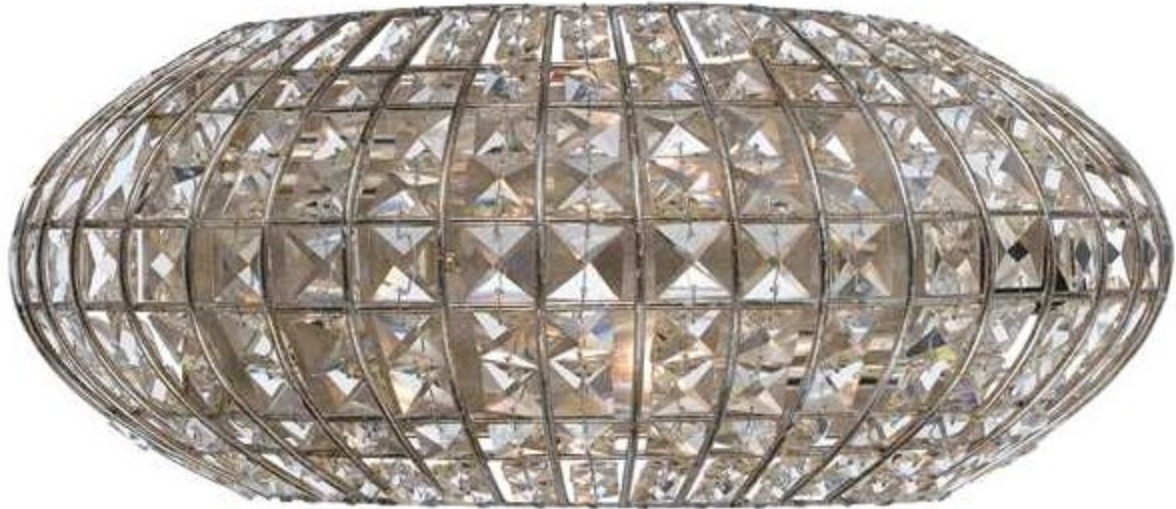

# CRYSTORAMA

---

## SOLSTICE COLLECTION

342-SA

**Product Name:** Crystorama Solstice 2 Light Antique Silver Sconce

**Dimensions:** w15 x h6.25 x d7 (in)

**Total Number Lights:** 2

**External Lights:** 2

**Total Wattage:** 120

**Bulb Type:** Candelabra

**Material:** Steel

**Finish:** Antique Silver

**Backplate Size:** 5" x 10.5" x 1" (in)

**Item Weight:** 4

**Package Weight:** 5