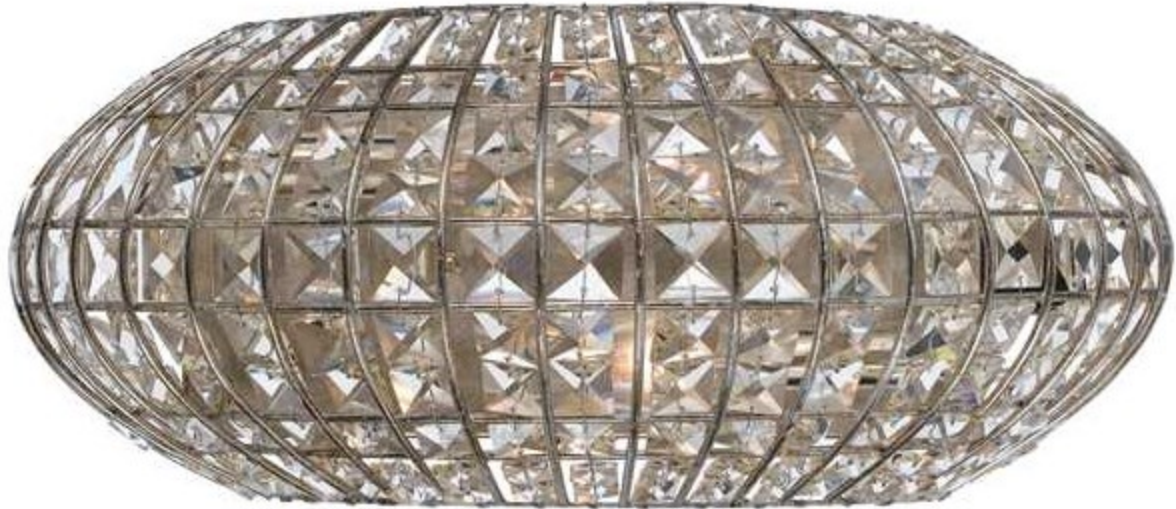

CRYSTORAMA

SOLSTICE COLLECTION

342-SA

Product Name: Crystorama Solstice 2 Light Antique Silver Sconce

Dimensions: w15 x h6.25 x d7 (in)

Total Number Lights: 2

External Lights: 2

Total Wattage: 120

Bulb Type: Candelabra

Material: Steel

Finish: Antique Silver

Backplate Size: 5" x 10.5" x 1" (in)

Item Weight: 4

Package Weight: 5