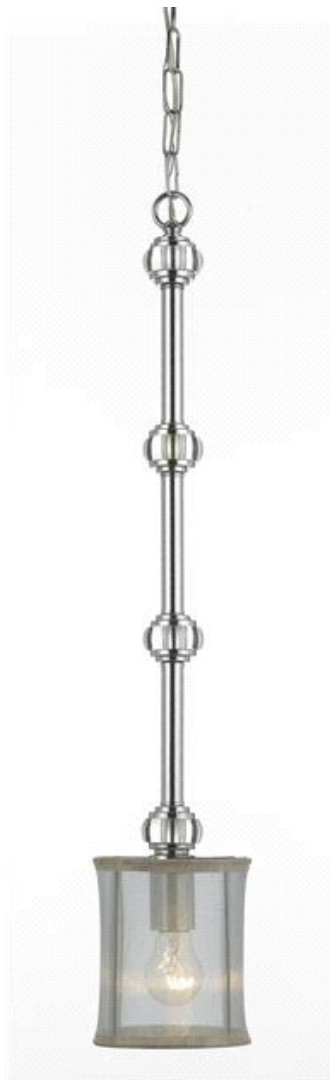

CRYSTORAMA

FINE DECORATIVE LIGHTING

HAMPTON COLLECTION

5620-CH

Product Name: Crystorama Hampton 1 Light Golden Teak

Crystal Brass Pendant II

Dimensions: w5.25 x h29 (in)

Total Number Lights: 1

External Lights: 1

Total Wattage: 60

Bulb Type: Medium

Material: Brass

Finish: Antique Brass

Chain Length: 72"/120"

Item Weight: 4

Package Weight: 6