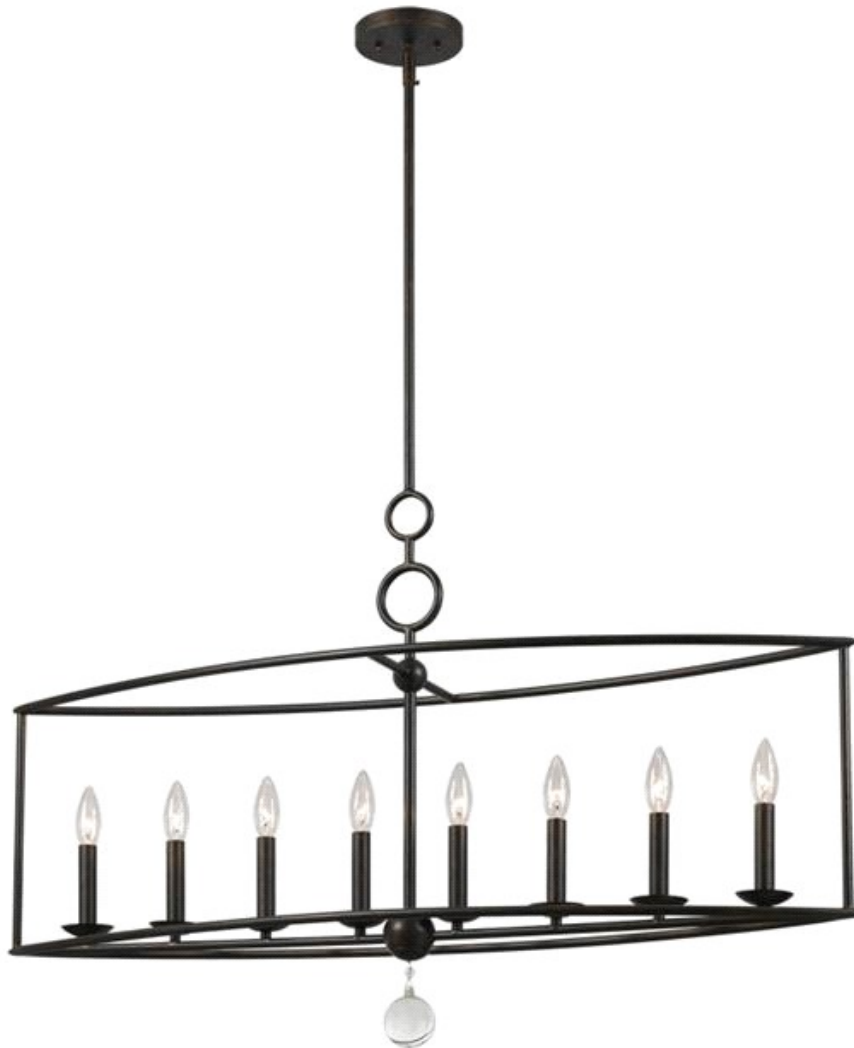

CRYSTORAMA

FINE DECORATIVE LIGHTING

CAMERON COLLECTION

9168-EB

Product Name: Crystorama Cameron 8 Light English Bronze Linear Chandelier II

Dimensions: w42 x h25.25 x d10 (in)

Total Number Lights: 8

External Lights: 8

Total Wattage: 480

Bulb Type: Candelabra

Material: Wrought Iron

Finish: English Bronze

Chain Length: 12"(3)+6"(1)"6"

Item Weight: 12

Package Weight: 20