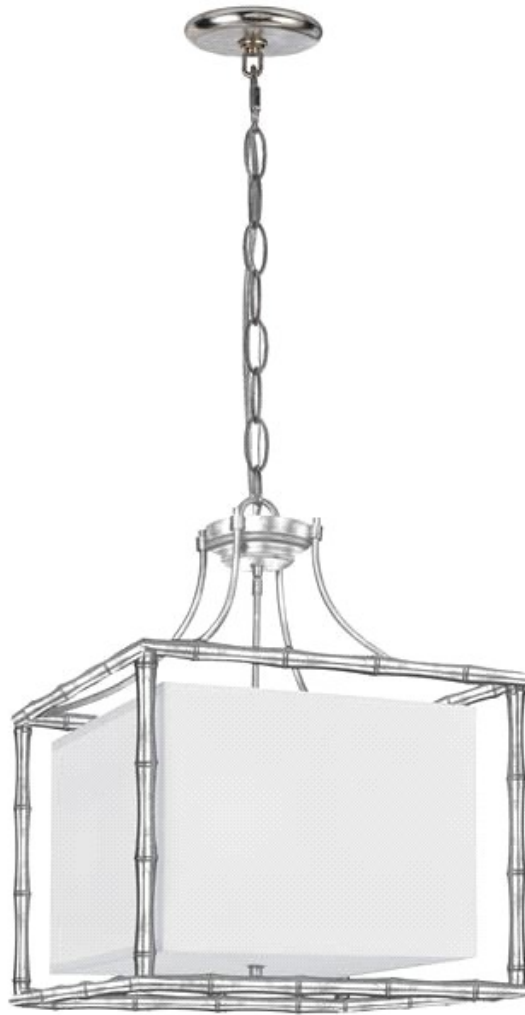

CRYSTORAMA

FINE DECORATIVE LIGHTING

LIBBY FOR CRYSTORAMA:MASEFIELD COLLECTION

9015-SA

Product Name: Libby Langdon for Crystorama Masefield 4

Light Antique Silver Pendant

Dimensions: w19 x h24 x d19 (in)

Total Number Lights: 4

External Lights: 4

Total Wattage: 240

Bulb Type: Medium

Material: Steel

Finish: Antique Silver

Chain Length: 72"/120"

Item Weight: 16

Package Weight: 26