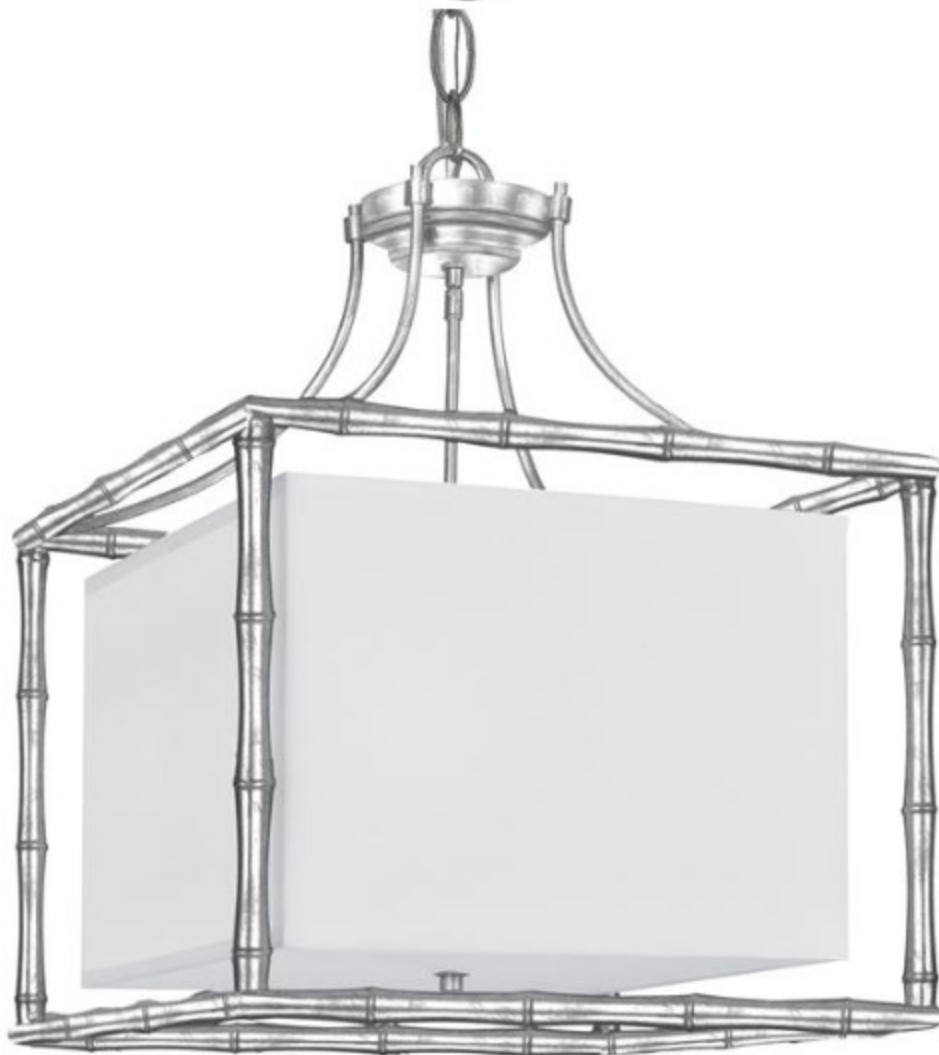

CRYSTORAMA

MASEFIELD COLLECTION

9015-SA

Product Name: Libby Langdon for Crystorama Masefield 4

Light Antique Silver Chandelier

Dimensions: w19 x h24 x d19 (in)

Total Number Lights: 4

External Lights: 4

Total Wattage: 240

Bulb Type: Medium

Material: Steel

Finish: Antique Silver

Canopy Size: 6.5" x 0.75" x 6.5" (in)

Chain or Rod/Wire Length: 72"/120"

Item Weight: 16

Package Weight: 26

Shade Size: 15.5" x 15.5" x 11.5" (in) Square

www.CRYSTORAMA.com