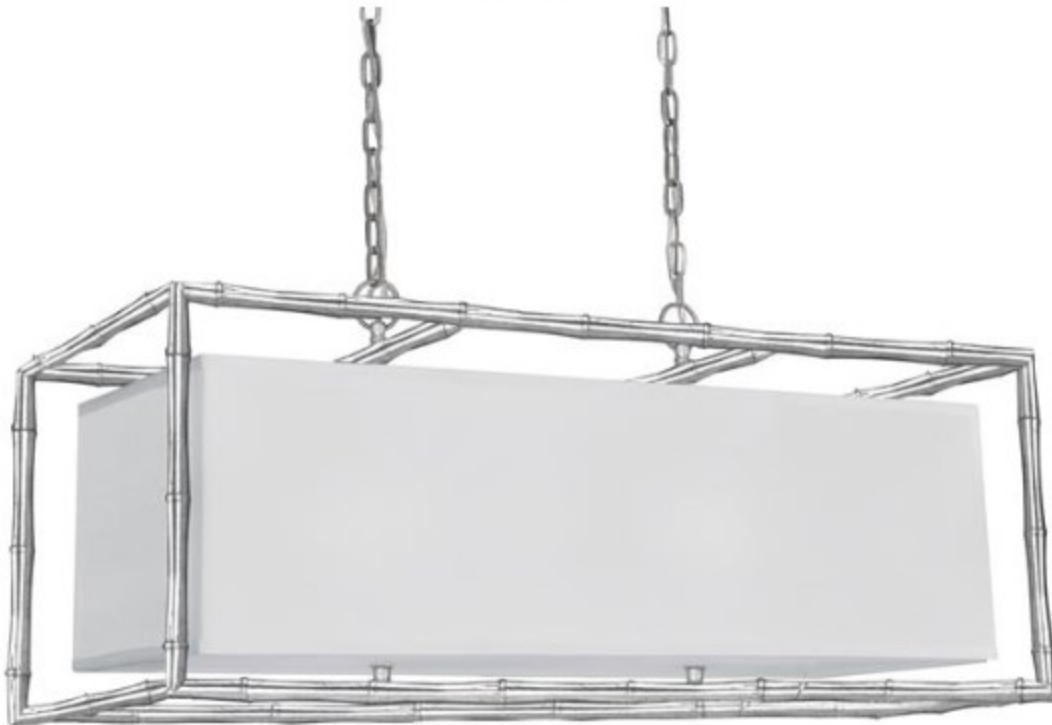

# CRYSTORAMA

---

## MASEFIELD COLLECTION

9017-SA

**Product Name:** Libby Langdon for Crystorama Masefield 6

Light Antique Silver Chandelier

**Dimensions:** w16 x h13.5 x d36 (in)

**Total Number Lights:** 6

**External Lights:** 6

**Total Wattage:** 600

**Bulb Type:** Medium

**Material:** Steel

**Finish:** Antique Silver

**Canopy Size:** 16" x 4.75" x 0.75" (in)

**Chain Length:** 72"/120"

**Item Weight:** 26

**Package Weight:** 37

**Shade Size:** 32.5" x 10" x 12" (in) Rectangular

[www.CRYSTORAMA.com](http://www.CRYSTORAMA.com)