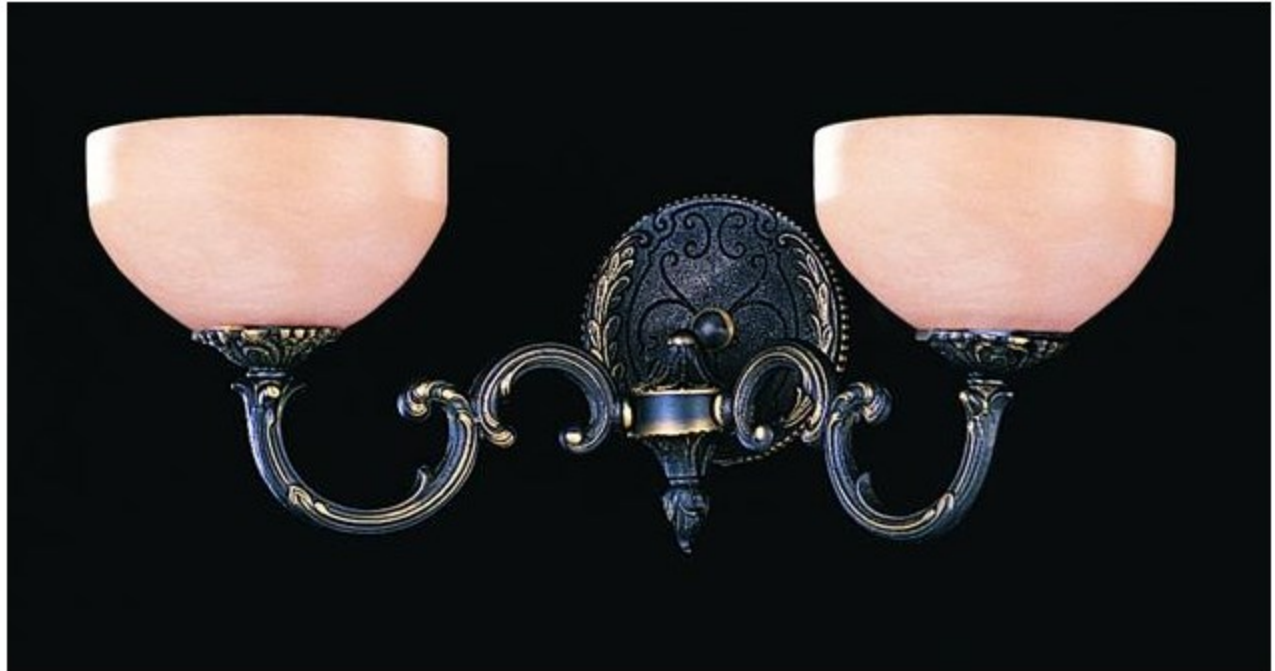

# CRYSTORAMA

---

## HOT DEAL COLLECTION

862-BZ

**Product Name:** Crystorama Natural Alabaster 2 Light

Bronze Sconce I

**Dimensions:** w16 x h11 x d8 (in)

**Total Number Lights:** 2

**External Lights:** 2

**Total Wattage:** 120

**Bulb Type:** Candelabra

**Material:** Cast Brass

**Finish:** Bronze

**Item Weight:** 15

**Package Weight:** 20