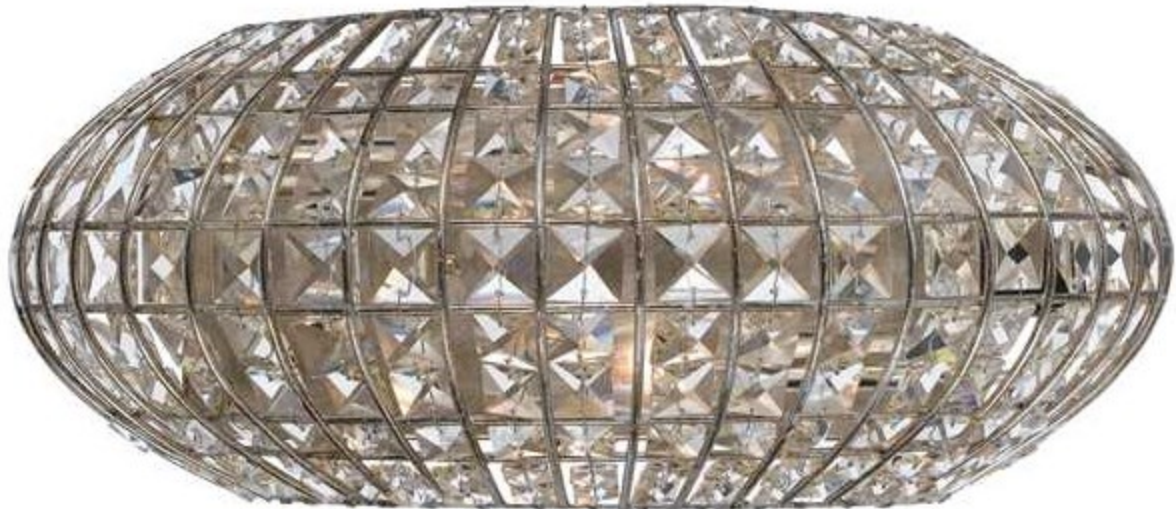

CRYSTORAMA

SOLSTICE COLLECTION

342-SA

Product Name: Crystorama Solstice 2 Light Antique Silver Sconce

Dimensions: w15 x h6.25 x d7 (in)

Total Number Lights: 2

External Lights: 2

Total Wattage: 120

Bulb Type: Candelabra

Material: Steel

Finish: Antique Silver

Backplate Size: 5" x 10.5" x 1" (in)

Item Weight: 4

Package Weight: 5