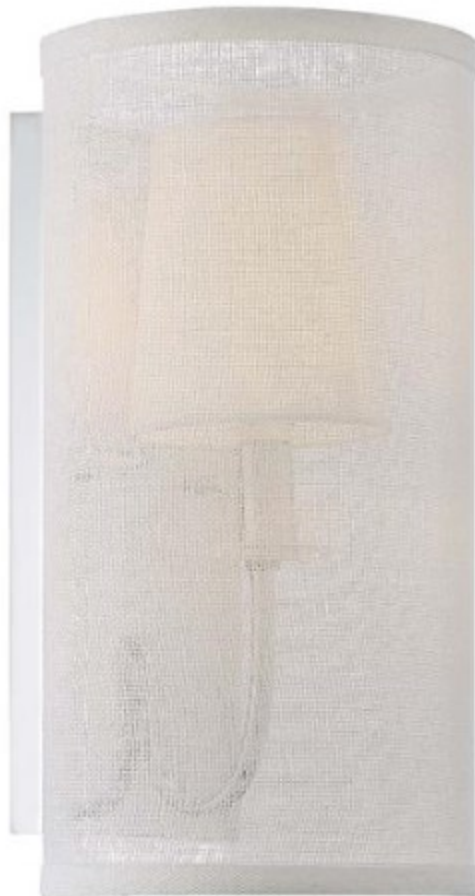

CRYSTORAMA

CULVER COLLECTION

2291-PN

Product Name: Libby Langdon for Crystorama Culver 1

Light Polished Nickel Sconce

Dimensions: w7.00 x h13.00 x d6.25(in)

Total Number Lights: 1

External Lights: 1 + N

Total Wattage: 60

Bulb Type: E12 Candelabra

Material: Steel

Finish: Polished Nickel

Backplate Size: W4.5" X D1" X H11

Chain or Rod/Wire Length: 6

Item Weight: 1.89

Package Weight: 0

Shade Size: W 7" x H 13"

www.CRYSTORAMA.com