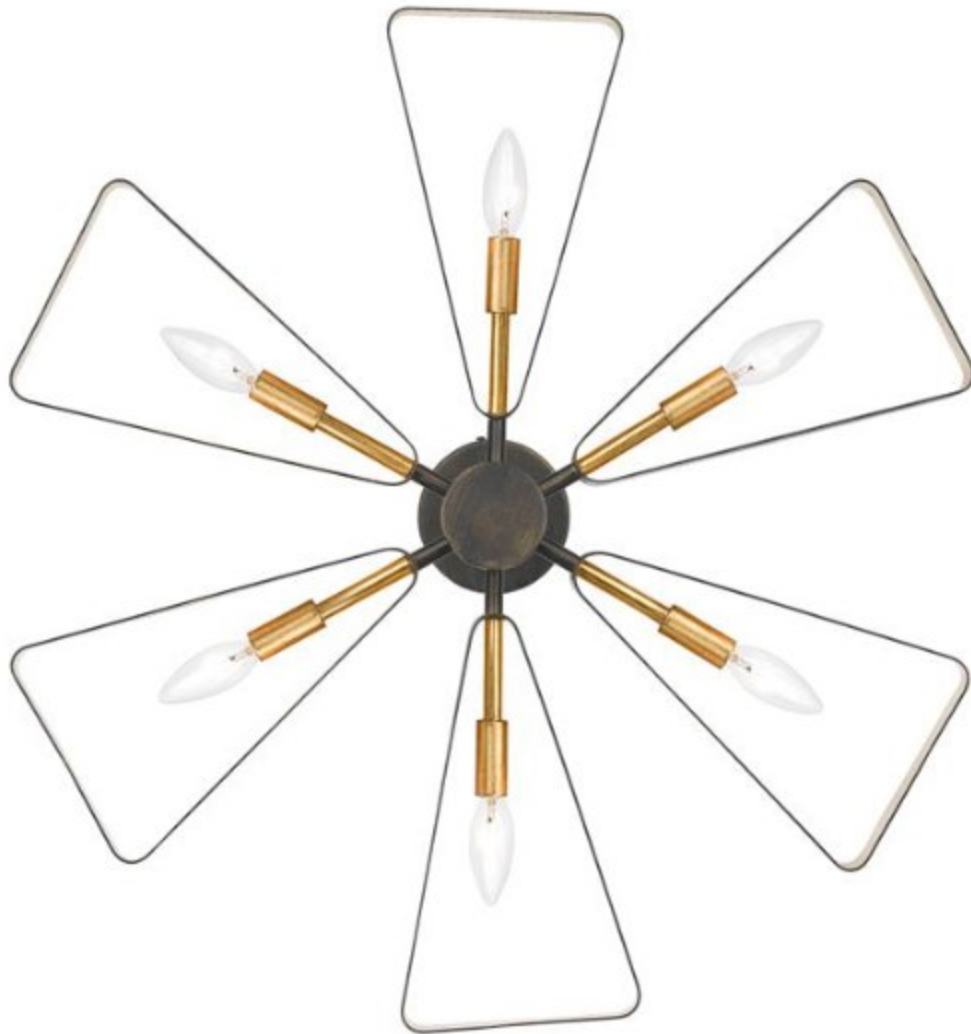

CRYSTORAMA

LUNA COLLECTION

594-EB-GA_WALL

Product Name: Luna 6 Light Bronze & Gold Sconce

Dimensions: w16.75 x h4.00 x d4.25(in)

Total Number Lights: 6

External Lights: 6 + N

Total Wattage: 360

Bulb Type: E12 Candelabra

Material: Steel

Finish: English Bronze+Antique Gold

Backplate Size: W4.25" X D.75"

Chain or Rod/Wire Length: Rods: (2) 5.86/20

Item Weight: 3

Package Weight: 0