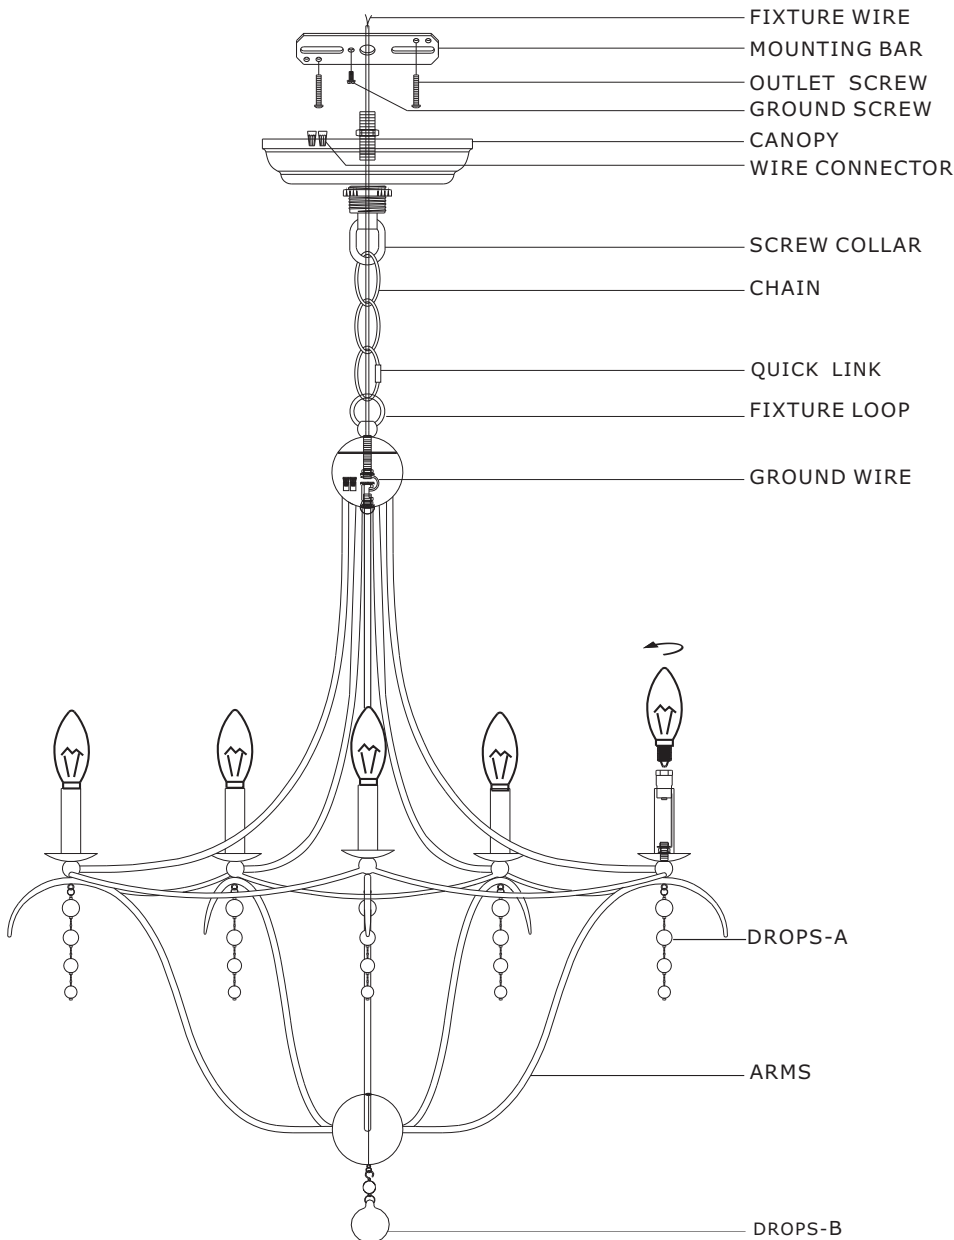

CRYSTORAMA

95 Cantiague Rock Road , Westbury, NY 11590 • toll free: 1.800.888.4470 fax: 516.931 .1254 • info@crystorama.com • www.crystorama.com

MODEL#: 435-SA ASSEMBLY AND DRESSING INSTRUCTIONS

⚠ WARNING: This product can expose you to Lead, which is known to the State of California to cause cancer and/or birth defects or reproductive harm. For more information go to www.P65Warnings.ca.gov

All electrical components must be installed by a licensed electrician in accordance with the National Electric Code and the appropriate local electrical codes

You will need 5 Candelabra bulbs. 40 Watts recommended 60 Watts max. Bulb not included.
USE LED FOR EXTENDED USE

DROPS-A=  (20mm x1pcs +18mm x1pcs +16mm x1pcs+14mm x1pcs) X 5 Sets

DROPS-B=  (10mm round ball 1pcs + 40mm crystal ball) X 1 Sets