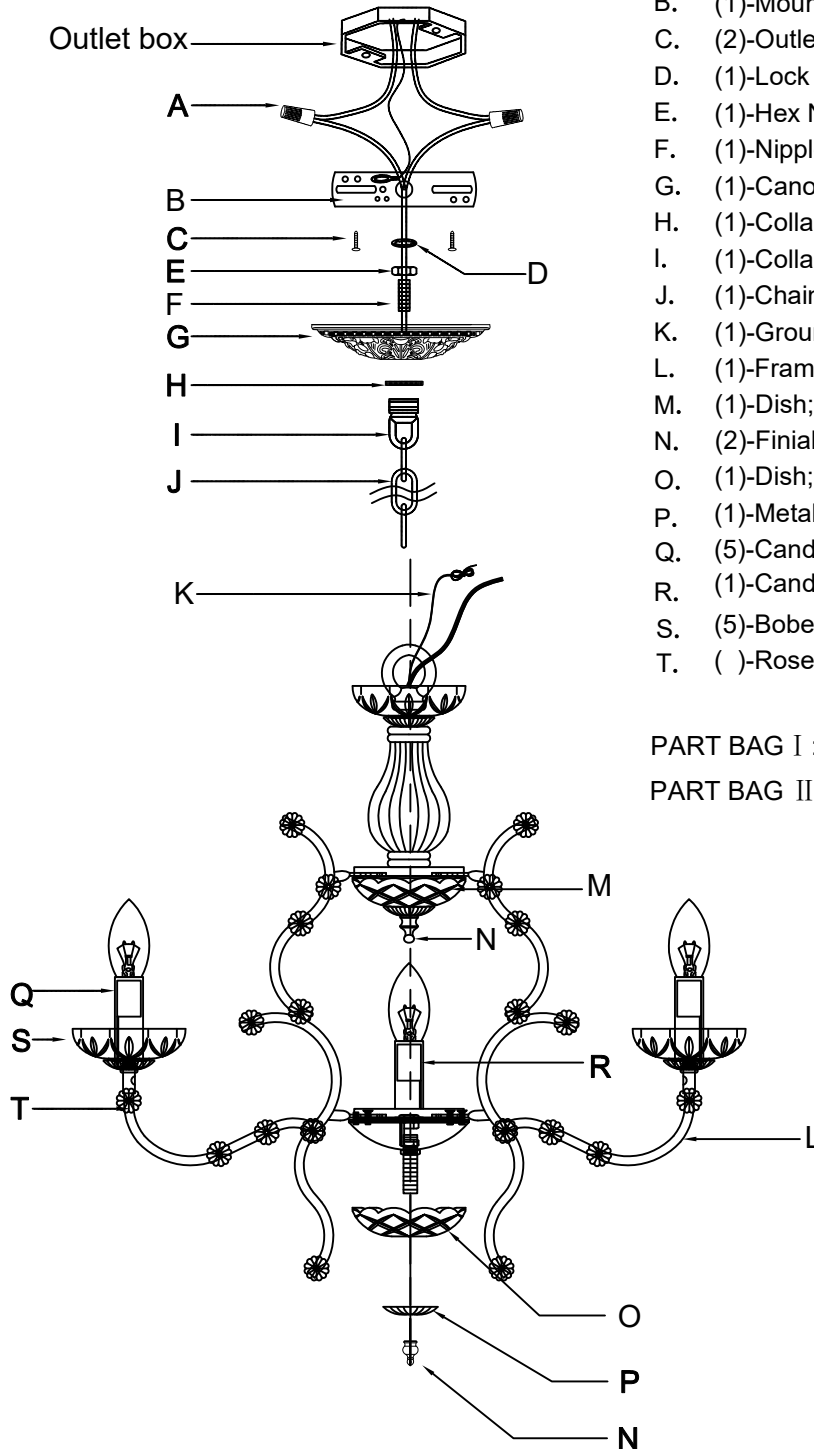

CRYSTORAMA

LIGHTING THE WAY FOR SIXTY YEARS

PART NUMBER MODEL #4455-GA-CL-MWP

Part Number

Part Numbers

- A. (2)-Wire Connector
- B. (1)-Mounting Plate
- C. (2)-Outlet Box Screws
- D. (1)-Lock washer
- E. (1)-Hex Nut
- F. (1)-Nipple
- G. (1)-Canopy; w5" x h1" (XFB4454GACAN5IN)
- H. (1)-Collar Ring
- I. (1)-Collar Loop
- J. (1)-Chain; 72", 4mm (XFB4454GACHA4MM)
- K. (1)-Ground Wire
- L. (1)-Frame
- M. (1)-Dish; Ø4", 11mm hole (XFB4455DIBOB4IN)
- N. (2)-Finial (XFB4454GAFIN)
- O. (1)-Dish; Ø4", 11mm hole, 5pin (XFB4455GADIBOB4IN)
- P. (1)-Metal Dish
- Q. (5)-Candle Sleeve; h3" (XFB4452GACDL3IN)
- R. (1)-Candle Sleeve; h2" (XFB4455GACDL2IN)
- S. (5)-Bobèche; Ø4", 24mm hole, 4pin (XFB4454GABOB4IN)
- T. ()-Rosette

PART BAG I : Includes Parts A, C

PART BAG II : Includes Parts B, D, E, F, H, I

CRYSTORAMA

LIGHTING THE WAY FOR SIXTY YEARS

ASSEMBLY INSTRUCTION MODEL #4455-GA-CL-MWP

All electrical components must be installed by a licensed electrician in accordance with the National Electric Code and the appropriate local electrical codes.

You will need 6-Candelabra Base Bulb

40 Watts Recommended 60 Watts Max

USE LED BULBS FOR EXTENDED USE

The fixture is dry rated

How to Install

1. Do a complete inventory of all parts and components before you start installing.
2. After safety attaching fixture into outlet box, install bobeches, candle sleeves, bulbs (not included) and proceed to connecting the power.
3. When you begin to dress the fixture, start with packet labeled (A).
4. IMPORTANT: Apply crystal sets in alphabetical order.

DETAILED ILLUSTRATION

Crystal Sets

- A. 25Sets. (1)14mm + AS20-2"
- B. 10Sets. AS20-2"
- C. 5Sets. (2)14mm + AS20-3"
- D. 5Sets. (3)14mm + AS20-2.5"
- E. 5Sets. (1)14mm + AS20-2.5"
- F. 5Sets. (9)14mm + AS20-2.5"
- G. 5Sets. (15)14mm + (1)14mm 3holes + AS9-2"
- H. 5Sets. (10)14mm + (1)14mm 3holes + AS9-2"
- I. 5Sets. (8)14mm + (1)14mm 3holes + AS9-2"
- J. 5Sets. (5)14mm + (1)14mm 3holes + AS20-2.5"
- K. 1Piece. (8)14mm + AS8-40mm Ball