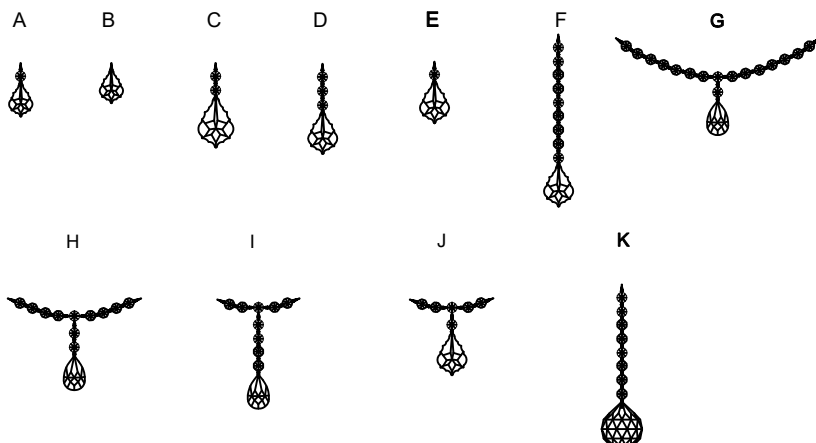

CRYSTORAMA

LIGHTING THE WAY FOR SIXTY YEARS

PART NUMBER MODEL #4455-GA-CL-MWP

Part Number

Part Numbers

- A. (2)-Wire Connector
- B. (1)-Mounting Plate
- C. (2)-Outlet Box Screws
- D. (1)-Lock washer
- E. (1)-Hex Nut
- F. (1)-Nipple
- G. (1)-Canopy; w5" x h1" (XFB4454GACAN5IN)
- H. (1)-Collar Ring
- I. (1)-Collar Loop
- J. (1)-Chain; 72", 4mm (XFB4454GACHA4MM)
- K. (1)-Ground Wire
- L. (1)-Frame
- M. (1)-Dish; Ø4", 11mm hole (XFB4455DIBOB4IN)
- N. (2)-Finial (XFB4454GAFIN)
- O. (1)-Dish; Ø4", 11mm hole, 5pin (XFB4455GADIBOB4IN)
- P. (1)-Metal Dish
- Q. (5)-Candle Sleeve; h3" (XFB4452GACDL3IN)
- R. (1)-Candle Sleeve; h2" (XFB4455GACDL2IN)
- S. (5)-Bobèche; Ø4", 24mm hole, 4pin (XFB4454GABOB4IN)
- T. ()-Rosette

PART BAG I : Includes Parts A, C

PART BAG II : Includes Parts B, D, E, F, H, I

CRYSTORAMA

LIGHTING THE WAY FOR SIXTY YEARS

ASSEMBLY INSTRUCTION MODEL #4455-GA-CL-MWP

All electrical components must be installed by a licensed electrician in accordance with the National Electric Code and the appropriate local electrical codes.

You will need 6-Candelabra Base Bulb

40 Watts Recommended 60 Watts Max

USE LED BULBS FOR EXTENDED USE

The fixture is dry rated

How to Install

1. Do a complete inventory of all parts and components before you start installing.
2. After safety attaching fixture into outlet box, install bobeches, candle sleeves, bulbs (not included) and proceed to connecting the power.
3. When you begin to dress the fixture, start with packet labeled (A).
4. IMPORTANT: Apply crystal sets in alphabetical order.

DETAILED ILLUSTRATION

Crystal Sets

- A. 25Sets. (1)14mm + AS20-2"
- B. 10Sets. AS20-2"
- C. 5Sets. (2)14mm + AS20-3"
- D. 5Sets. (3)14mm + AS20-2.5"
- E. 5Sets. (1)14mm + AS20-2.5"
- F. 5Sets. (9)14mm + AS20-2.5"
- G. 5Sets. (15)14mm + (1)14mm 3holes + AS9-2"
- H. 5Sets. (10)14mm + (1)14mm 3holes + AS9-2"
- I. 5Sets. (8)14mm + (1)14mm 3holes + AS9-2"
- J. 5Sets. (5)14mm + (1)14mm 3holes + AS20-2.5"
- K. 1Piece. (8)14mm + AS8-40mm Ball