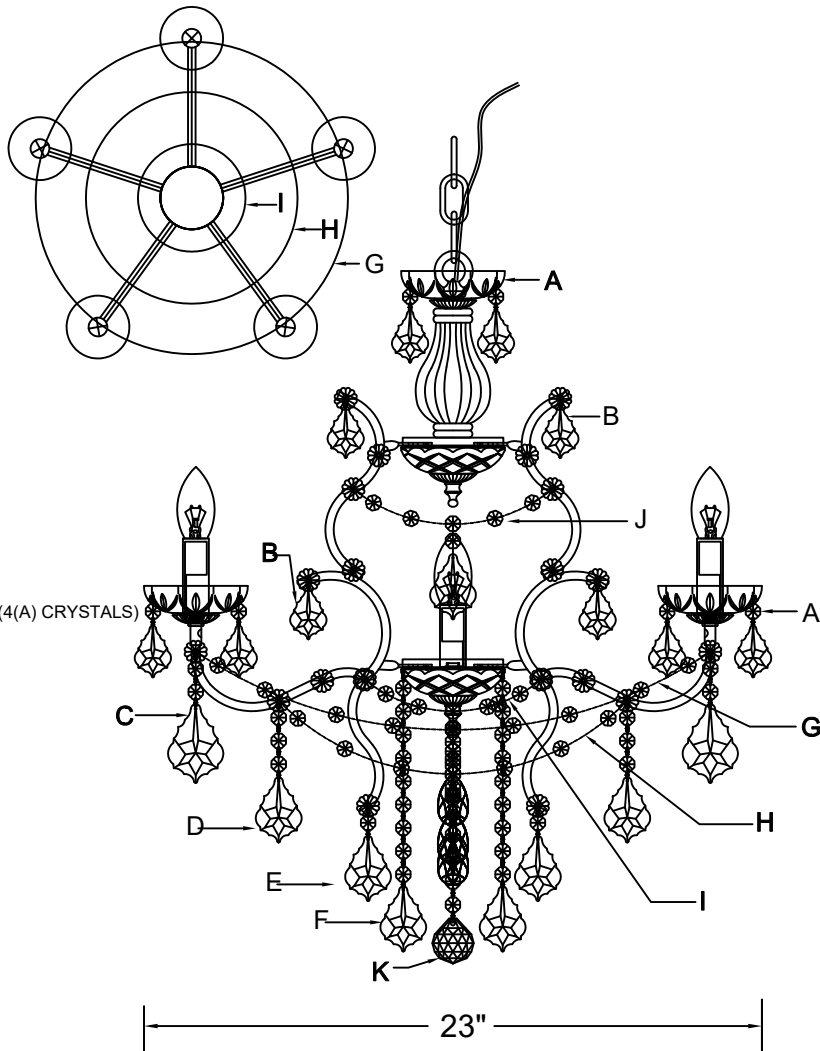

CRYSTORAMA

LIGHTING THE WAY FOR SIXTY YEARS

PART NUMBER MODEL #4455-GA-CL-MWP

Part Number

Part Numbers

- A. (2)-Wire Connector
- B. (1)-Mounting Plate
- C. (2)-Outlet Box Screws
- D. (1)-Lock washer
- E. (1)-Hex Nut
- F. (1)-Nipple
- G. (1)-Canopy; w5" x h1" (XFB4454GACAN5IN)
- H. (1)-Collar Ring
- I. (1)-Collar Loop
- J. (1)-Chain; 72", 4mm (XFB4454GACHA4MM)
- K. (1)-Ground Wire
- L. (1)-Frame
- M. (1)-Dish; Ø4", 11mm hole (XFB4455DIBOB4IN)
- N. (2)-Finial (XFB4454GAFIN)
- O. (1)-Dish; Ø4", 11mm hole, 5pin (XFB4455GADIBOB4IN)
- P. (1)-Metal Dish
- Q. (5)-Candle Sleeve; h3" (XFB4452GACDL3IN)
- R. (1)-Candle Sleeve; h2" (XFB4455GACDL2IN)
- S. (5)-Bobèche; Ø4", 24mm hole, 4pin (XFB4454GABOB4IN)
- T. ()-Rosette

PART BAG I : Includes Parts A, C

PART BAG II : Includes Parts B, D, E, F, H, I

CRYSTORAMA

LIGHTING THE WAY FOR SIXTY YEARS

ASSEMBLY INSTRUCTION MODEL #4455-GA-CL-MWP

All electrical components must be installed by a licensed electrician in accordance with the National Electric Code and the appropriate local electrical codes.

You will need 6-Candelabra Base Bulb

40 Watts Recommended 60 Watts Max

USE LED BULBS FOR EXTENDED USE

The fixture is dry rated

How to Install

1. Do a complete inventory of all parts and components before you start installing.
2. After safety attaching fixture into outlet box, install bobeches, candle sleeves, bulbs (not included) and proceed to connecting the power.
3. When you begin to dress the fixture, start with packet labeled (A).
4. IMPORTANT: Apply crystal sets in alphabetical order.

DETAILED ILLUSTRATION

Crystal Sets

- A. 25Sets. (1)14mm + AS20-2"
- B. 10Sets. AS20-2"
- C. 5Sets. (2)14mm + AS20-3"
- D. 5Sets. (3)14mm + AS20-2.5"
- E. 5Sets. (1)14mm + AS20-2.5"
- F. 5Sets. (9)14mm + AS20-2.5"
- G. 5Sets. (15)14mm + (1)14mm 3holes + AS9-2"
- H. 5Sets. (10)14mm + (1)14mm 3holes + AS9-2"
- I. 5Sets. (8)14mm + (1)14mm 3holes + AS9-2"
- J. 5Sets. (5)14mm + (1)14mm 3holes + AS20-2.5"
- K. 1Piece. (8)14mm + AS8-40mm Ball