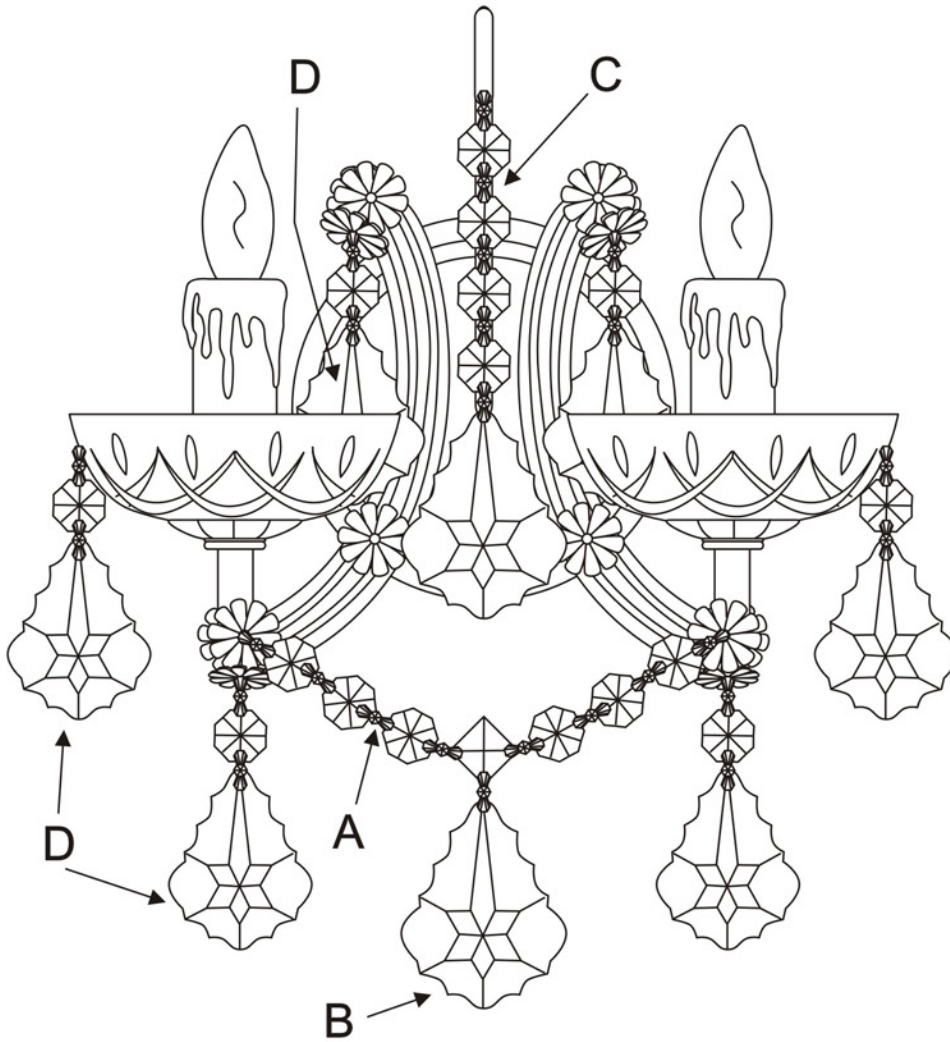

A=  (6 Jewels Strand + 1 Square 3 Holes) \* 1pc

B=  (20/64-2.5" --No Jewels) \* 1pc

C=  (4 Jewels + 1x 20/64-2.5" ) \* 1pc

D=  (20/50-2" ) \* 12pcs

You will need 2 - Cand.Bulb  
40 Watts Recommended  
60 Watts Max  
Bulb not included.