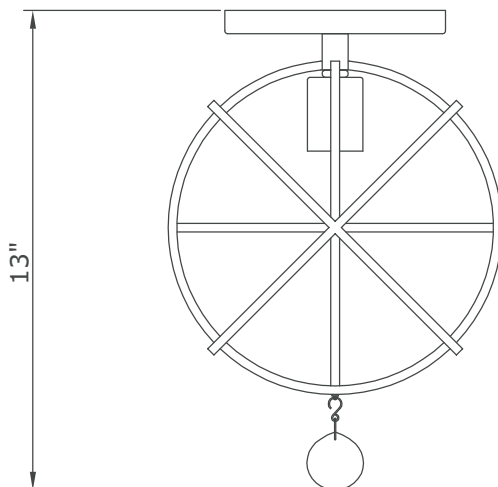

## ASSEMBLY INSTRUCTION MODEL # 9220-BK

Crystal Ball: 1x30MM

**WARNING:**  
All electrical components must be installed by a licensed electrician in accordance with the National Electric Code and the appropriate local electrical codes.

You will need 1 -Medium Bulb  
60 Watts Recommended 100 Watts Max.  
USE LED BULBS FOR EXTENDED USE  
THIS FIXTURE IS DAMP RATED

#### For Hanging:

1. Do a complete inventory of all parts and components before you start installation.
2. Install bulbs (not included).
3. Install the mounting plate onto outlet box and secure it with the outlet box screws.
4. Open a quick link and attach one end of the chain with the fixture loop then close the quick link.
5. Thread the collar ring into the canopy.
6. Open another quick link and attach the other end of the chain (that doesn't have a quick link) with the collar loop then the link.
7. Connect fixture wires into the outlet box.
8. Raise the canopy onto the collar loop and secure it with the collar ring.
9. Attach the crystal ball "A" on the bottom of fixture.
10. After safely attaching fixture into outlet box, proceed to connecting the power.

**PART NUMBER MODEL #9220-BK**

**Part Number For Hanging:**

- A.(1) - Mounting Hardware
- B.(1) - Canopy(W6", H0.75") #XRE9220BKCAN6IN
- C.(1) - Collar Ring
- D.(1) - Collar Loop
- E.(2) - Quick Link
- F.(1) - Hanging Chain(72",4mm) #XRE9220BKCHA4MM
- G.(1) - Fixture Loop
- H.(1) - Crystal Ball #XRE9220BKBCRY30MM