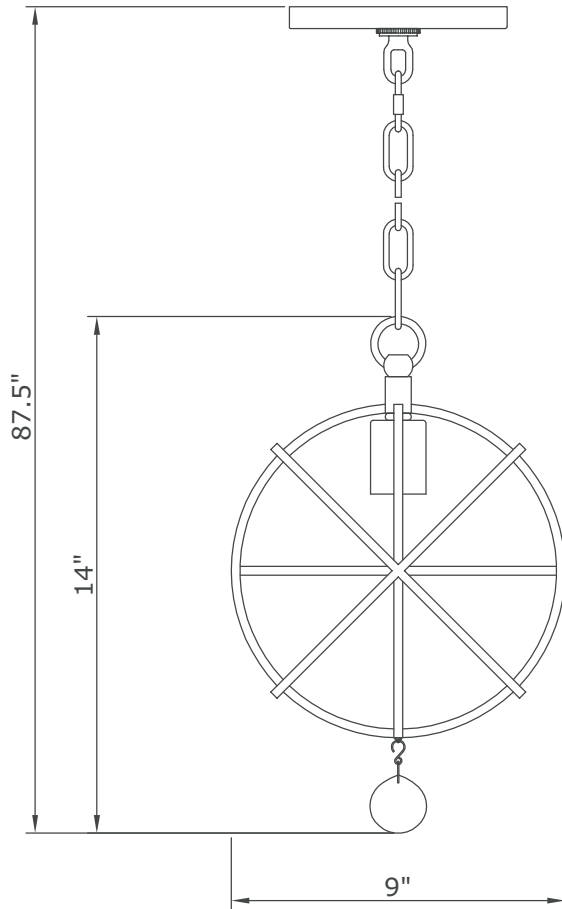

## ASSEMBLY INSTRUCTION MODEL # 9220-BK

Crystal Ball: 1x30MM

**WARNING:**  
All electrical components must be installed by a licensed electrician in accordance with the National Electric Code and the appropriate local electrical codes.

#### For Hanging:

1. Do a complete inventory of all parts and components before you start installation.
2. Install bulbs (not included).
3. Install the mounting plate onto outlet box and secure it with the outlet box screws.
4. Open a quick link and attach one end of the chain with the fixture loop then close the quick link.
5. Thread the collar ring into the canopy.
6. Open another quick link and attach the other end of the chain (that doesn't have a quick link) with the collar loop then the link.
7. Connect fixture wires into the outlet box.
8. Raise the canopy onto the collar loop and secure it with the collar ring.
9. Attach the crystal ball "A" on the bottom of fixture.
10. After safely attaching fixture into outlet box, proceed to connecting the power.

**PART NUMBER MODEL #9220-BK**

**Part Number For Hanging:**

- A.(1) - Mounting Hardware
- B.(1) - Canopy(W6", H0.75") #XRE9220BKCAN6IN
- C.(1) - Collar Ring
- D.(1) - Collar Loop
- E.(2) - Quick Link
- F.(1) - Hanging Chain(72",4mm) #XRE9220BKCHA4MM
- G.(1) - Fixture Loop
- H.(1) - Crystal Ball #XRE9220BKBCRY30MM

**Part Number For Ceiling:**

- A1.(1) - Mounting Hardware
- B1.(1) - Canopy(W6", H0.75") #XRE9220BKCAN6IN
- H.(1) - Crystal Ball #XRE9220BKBCRY30MM