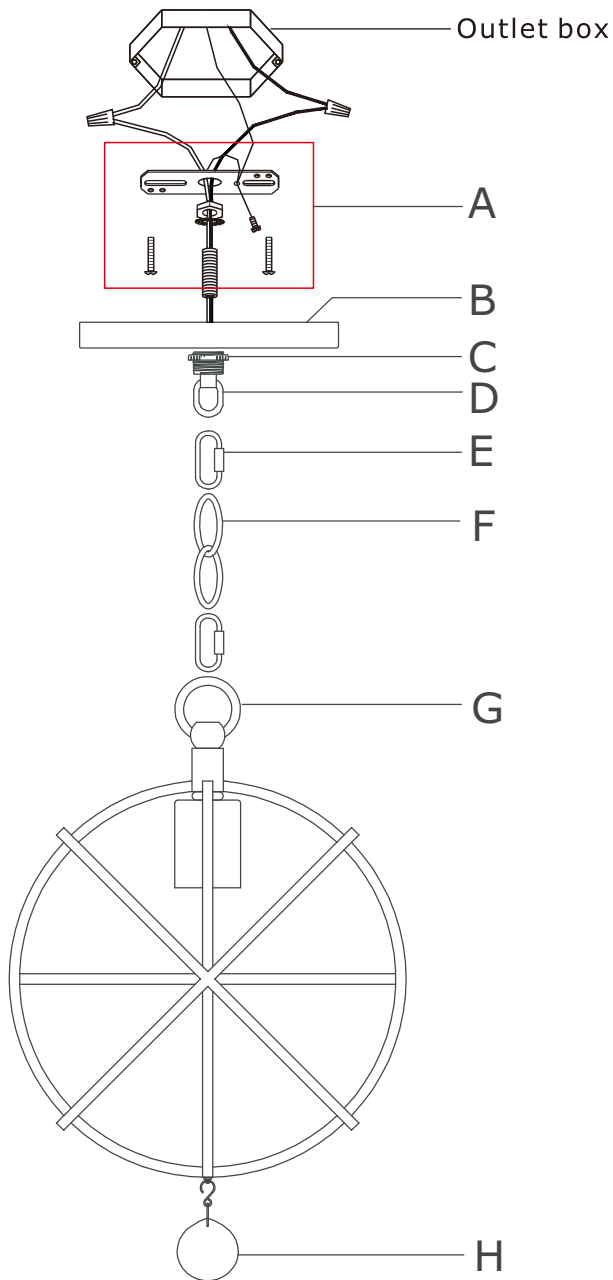

#### For Hanging:

1. Do a complete inventory of all parts and components before you start installation.
2. Install bulbs (not included).
3. Install the mounting plate onto outlet box and secure it with the outlet box screws.
4. Open a quick link and attach one end of the chain with the fixture loop then close the quick link.
5. Thread the collar ring into the canopy.
6. Open another quick link and attach the other end of the chain (that doesn't have a quick link) with the collar loop then the link.
7. Connect fixture wires into the outlet box.
8. Raise the canopy onto the collar loop and secure it with the collar ring.
9. Attach the crystal ball "A" on the bottom of fixture.
10. After safely attaching fixture into outlet box, proceed to connecting the power.

#### For Ceiling:

1. Repeat step: # 3-8 above.
2. Remove the fixture loop and attach the canopy onto the top fixture. Secure it with hex nut.

**WARNING:** This product can expose you to Lead, which is known to the State of California to cause cancer and/or birth defects or reproductive harm. For more information go to [www.P65Warnings.ca.gov](http://www.P65Warnings.ca.gov).

**PART NUMBER MODEL #9220-BK**

**Part Number For Hanging:**

- A.(1) - Mounting Hardware
- B.(1) - Canopy(W6", H0.75") #XRE9220BKCAN6IN
- C.(1) - Collar Ring
- D.(1) - Collar Loop
- E.(2) - Quick Link
- F.(1) - Hanging Chain(72",4mm) #XRE9220BKCHA4MM
- G.(1) - Fixture Loop
- H.(1) - Crystal Ball #XRE9220BKBCRY30MM

**Part Number For Ceiling:**

- A1.(1) - Mounting Hardware
- B1.(1) - Canopy(W6", H0.75") #XRE9220BKCAN6IN
- H.(1) - Crystal Ball #XRE9220BKBCRY30MM