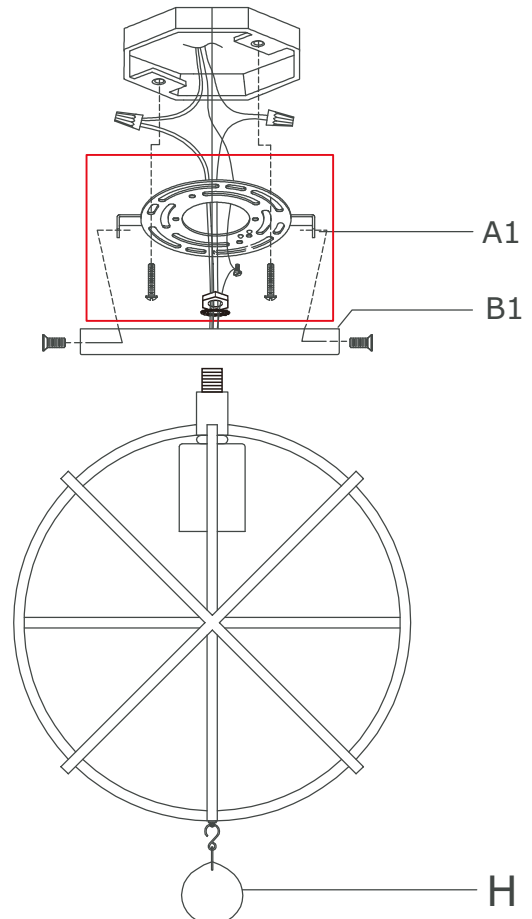

#### For Hanging:

1. Do a complete inventory of all parts and components before you start installation.
2. Install bulbs (not included).
3. Install the mounting plate onto outlet box and secure it with the outlet box screws.
4. Open a quick link and attach one end of the chain with the fixture loop then close the quick link.
5. Thread the collar ring into the canopy.
6. Open another quick link and attach the other end of the chain (that doesn't have a quick link) with the collar loop then the link.
7. Connect fixture wires into the outlet box.
8. Raise the canopy onto the collar loop and secure it with the collar ring.
9. Attach the crystal ball "A" on the bottom of fixture.
10. After safely attaching fixture into outlet box, proceed to connecting the power.

#### For Ceiling:

1. Repeat step: # 3-8 above.
2. Remove the fixture loop and attach the canopy onto the top fixture. Secure it with hex nut.

**WARNING:** This product can expose you to Lead, which is known to the State of California to cause cancer and/or birth defects or reproductive harm. For more information go to [www.P65Warnings.ca.gov](http://www.P65Warnings.ca.gov).

**PART NUMBER MODEL #9220-BK**

**Part Number For Hanging:**

- A.(1) - Mounting Hardware
- B.(1) - Canopy(W6", H0.75") #XRE9220BKCAN6IN
- C.(1) - Collar Ring
- D.(1) - Collar Loop
- E.(2) - Quick Link
- F.(1) - Hanging Chain(72",4mm) #XRE9220BKCHA4MM
- G.(1) - Fixture Loop
- H.(1) - Crystal Ball #XRE9220BKBCRY30MM

**Part Number For Ceiling:**

- A1.(1) - Mounting Hardware
- B1.(1) - Canopy(W6", H0.75") #XRE9220BKCAN6IN
- H.(1) - Crystal Ball #XRE9220BKBCRY30MM