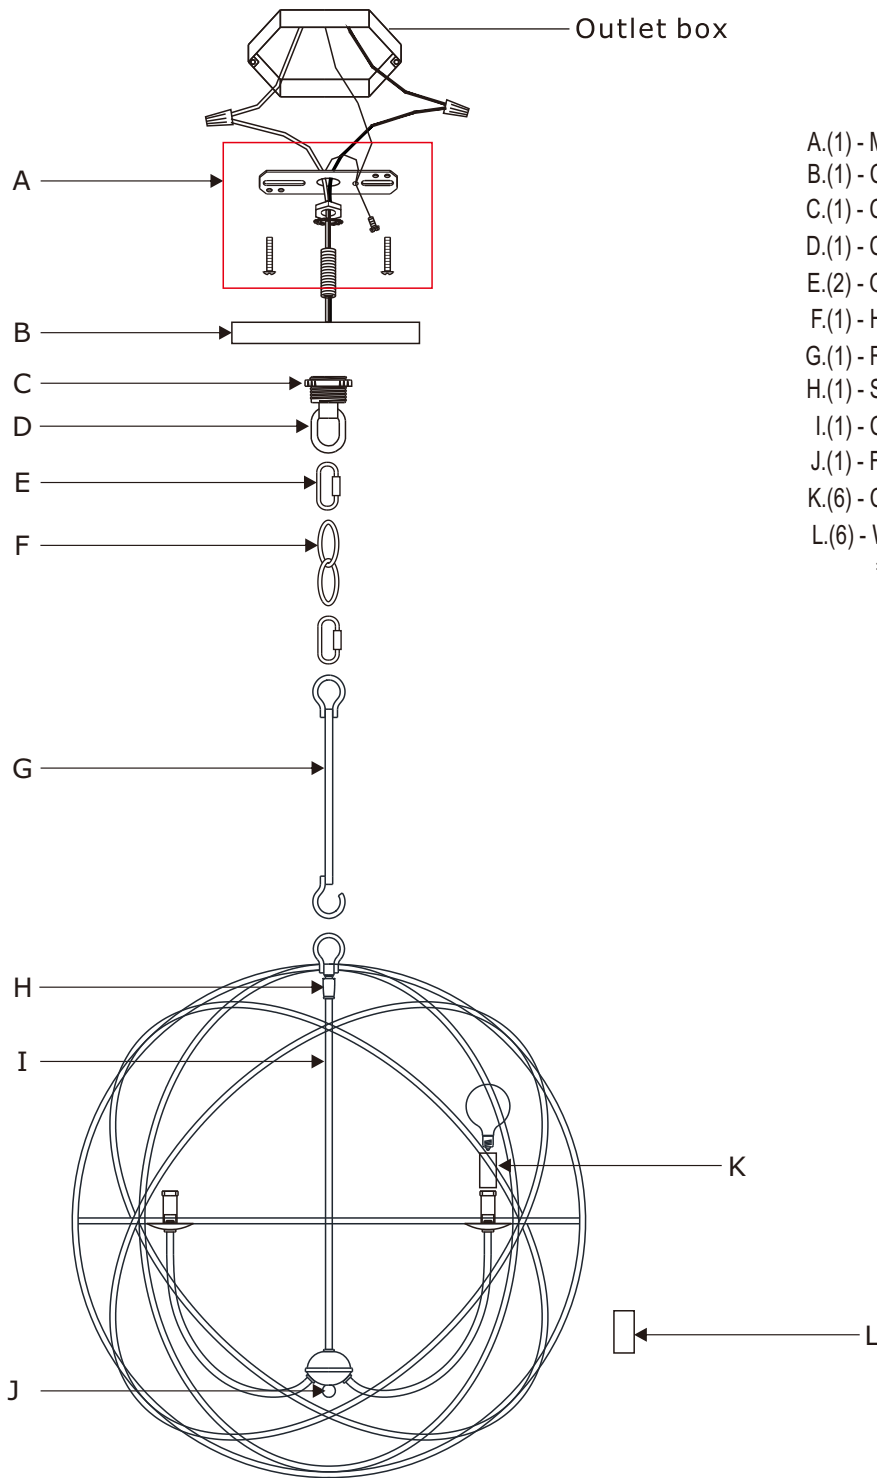

CRYSTORAMA

LIGHTING THE WAY FOR SIXTY YEARS

Crystorama.com

PART NUMBER MODEL # 9228-BK

Part Number

- A.(1) - Mounting Hardware
- B.(1) - Canopy(W7", H0.8") #XRE9226BKCAN7IN
- C.(1) - Collar Ring
- D.(1) - Collar Loop
- E.(2) - Quick Link
- F.(1) - Hanging Chain(72",4mm) #XRE9220BKCHA4MM
- G.(1) - Rod(15",9.3mm) #XRE9228BKROD15IN
- H.(1) - Swivel
- I.(1) - Center Stem(19.41",9.3mm) #XRE9228BKSTEM19.41IN
- J.(1) - Final #XRE9224BKFIN
- K.(6) - Candle Sleeve(W0.87",H1.97") #XRE9224BKCDL1.97IN
- L.(6) - White Plastic Candle Sleeve (W0.87",H1.97") #XRE9224PCDL1.97IN