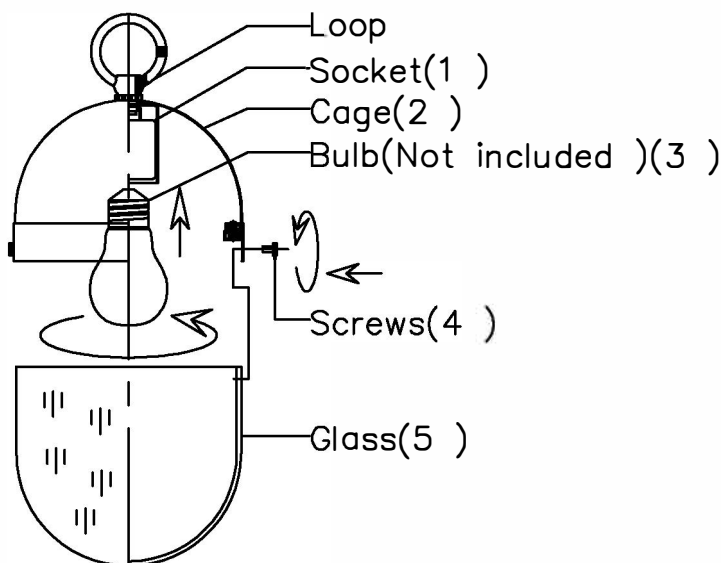

## ASSEMBLY INSTRUCTION MODEL #CAP-8505-MK-TG

All electrical components must be installed by a licensed electrician in accordance with the National Electric Code and the appropriate local electrical codes.

### How to Install

1. To Install glass, separate the Cage (2), by removing the Screws (4).
2. Install the bulb (3) to the socket (1).
3. Connect the Glass (5) and the Cage (2), by screwing in Screws (4) to secure cage.
4. The canopy of the fixture can now be mounted to the ceiling by following Instruction Drawing (1).

### Bulb replacement

1. Separate the Glass (5) and the Cage (2), by removing Screws (4).
2. Install the bulb (3) into the socket
3. Complete by connecting the Glass (5) and the Cage (2) by screwing in Screws (4) to secure cage.