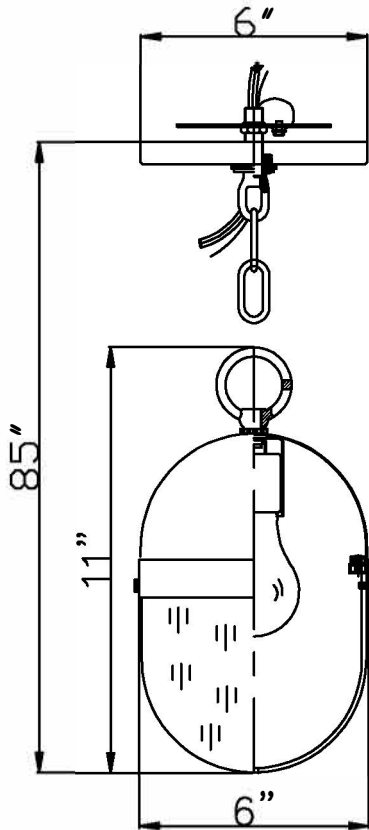

CRYSTORAMA

LIGHTING THE WAY FOR SIXTY YEARS

ASSEMBLY INSTRUCTION MODEL #CAP-8505-MK-TG

All electrical components must be installed by a licensed electrician in accordance with the National Electric Code and the appropriate local electrical codes.

You will need 1 - Med. Bulb

60 Watts Recommended

USE LED BULBS FOR EXTENDED USE

California T24 JAB-2016 Qualified: Satco (S9612); 10.5 watt LED Medium Base

recommended. Bulb not included