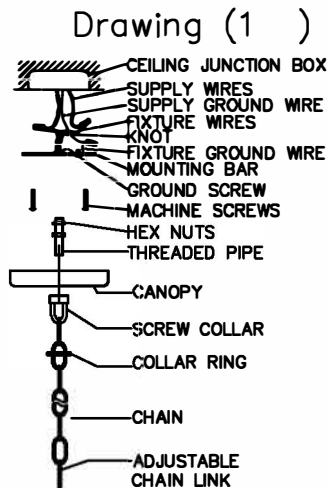

## ASSEMBLY INSTRUCTION MODEL #CAP-8505-MK-TG

All electrical components must be installed by a licensed electrician in accordance with the National Electric Code and the appropriate local electrical codes.

### How to Install

1. To Install glass, separate the Cage (2), by removing the Screws (4).
2. Install the bulb (3) to the socket (1).
3. Connect the Glass (5) and the Cage (2), by screwing in Screws (4) to secure cage.
4. The canopy of the fixture can now be mounted to the ceiling by following Instruction Drawing (1).

### Bulb replacement

1. Separate the Glass (5) and the Cage (2), by removing Screws (4).
2. Install the bulb (3) into the socket
3. Complete by connecting the Glass (5) and the Cage (2) by screwing in Screws (4) to secure cage.

## Part Number

Part Numbers

- A. (1)—Mounting hardware
- B. (1)—Canopy; W6"XH0.5"; XN08505MKCAN6IN
- C. (1)—LOOP
- D. (1)—Socket
- E. (1)—Cage
- F. (1)—Bulb(Not Included)
- G. (3)—Screws
- H. (1)—Glass;  $\phi 6"$ X5.25"; XN08505BOTGLA6IN
- I. (1)—Chain; 72", 4mm; XN08505MKCHA4MM