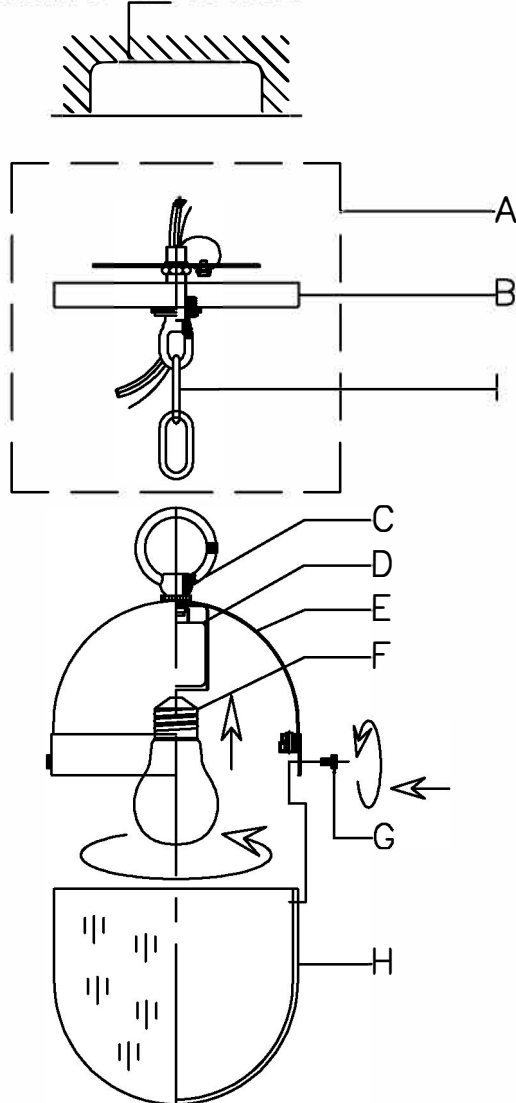

### How to Install

1. To Install glass, separate the Cage (2), by removing the Screws (4).
2. Install the bulb (3) to the socket (1).
3. Connect the Glass (5) and the Cage (2), by screwing in Screws (4) to secure cage.
4. The canopy of the fixture can now be mounted to the ceiling by following Instruction Drawing (1).

### Bulb replacement

1. Separate the Glass (5) and the Cage (2), by removing Screws (4).
2. Install the bulb (3) into the socket
3. Complete by connecting the Glass (5) and the Cage (2) by screwing in Screws (4) to secure cage.

After securing fixture to the ceiling it is recommended that the gap between the ceiling and the canopy be sealed on the top and both sides, with a good quality waterproof caulk or silicone sealant (NOT INCLUDED)

## Part Number

Part Numbers

- A. (1)—Mounting hardware
- B. (1)—Canopy; W6"XH0.5"; XN08505MKCAN6IN
- C. (1)—LOOP
- D. (1)—Socket
- E. (1)—Cage
- F. (1)—Bulb(Not Included)
- G. (3)—Screws
- H. (1)—Glass;  $\phi 6"$ X5.25"; XN08505BOTGLA6IN
- I. (1)—Chain; 72", 4mm; XN08505MKCHA4MM