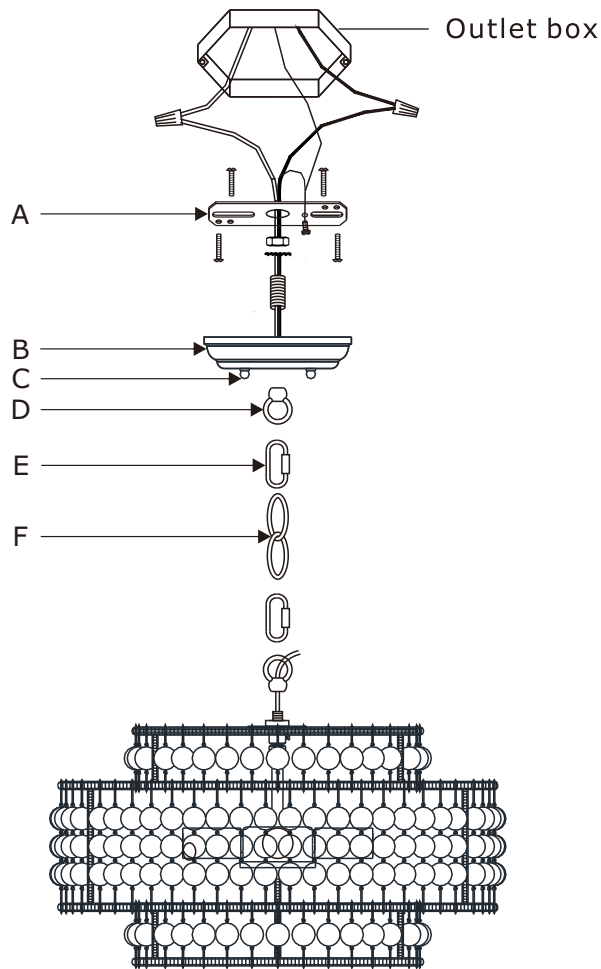

CRYSTORAMA

LIGHTING THE WAY FOR SIXTY YEARS

PART NUMBER MODEL #SIL-B6003-BS

Part Number

- A. (1) - Mounting Hardware
- B. (1) - Canopy(W5.12",H1") #XRE6003BSCAN5.12IN
- C. (2) - Ball Nut #XRE6003BSBANUT
- D. (2) - Fixture Loop
- E. (2) - Quick Link
- F. (1) - Hanging Chain(72",4mm) #XRE6003BSCHA4MM